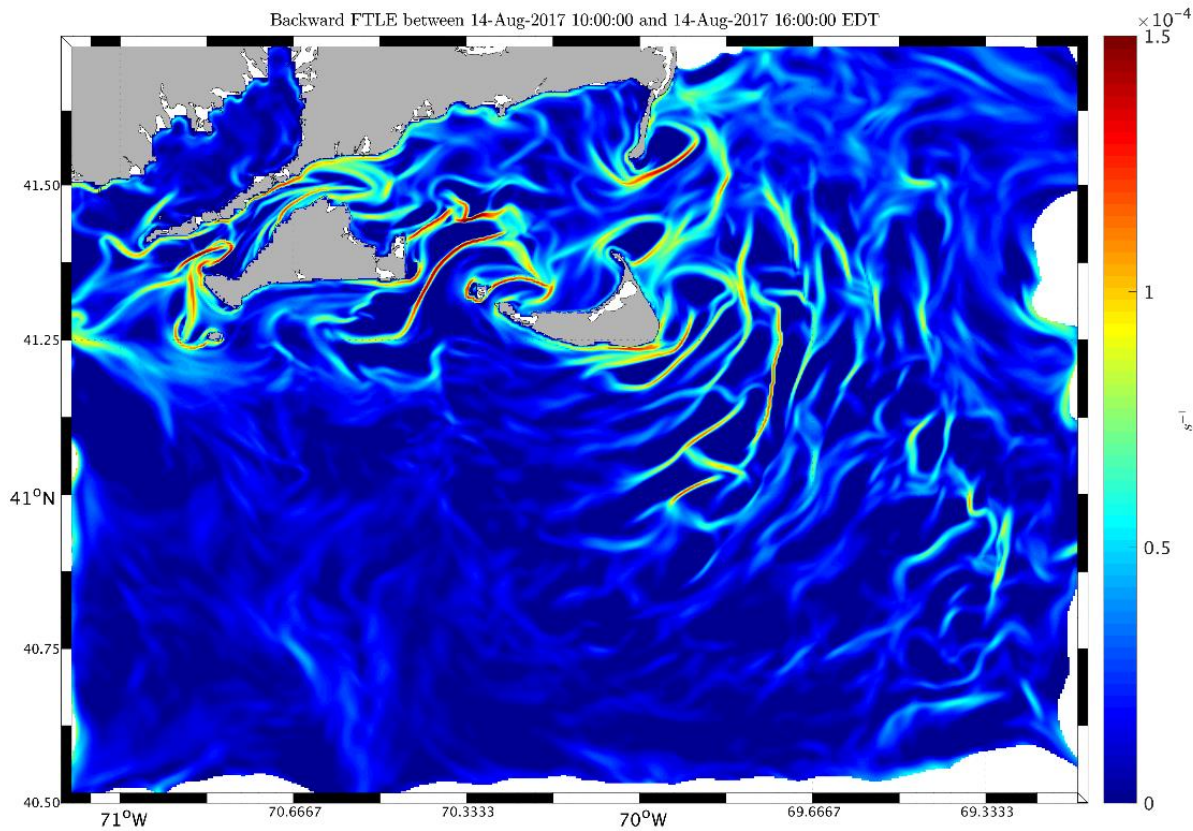

0m Drifter Trajectories from 14-Aug-2017 10:00:00 to 14-Aug-2017 16:00:00 EDT

14th August 2017 – FTLE (10:00 to 16:00 EDT)

(Shelf Modelling Domain)

Backward FTLE

Backward FTLE between 14-Aug-2017 10:00:00 and 14-Aug-2017 16:00:00 EDT

Forward FTLE

Forward FTLE between 14-Aug-2017 10:00:00 and 14-Aug-2017 16:00:00 EDT