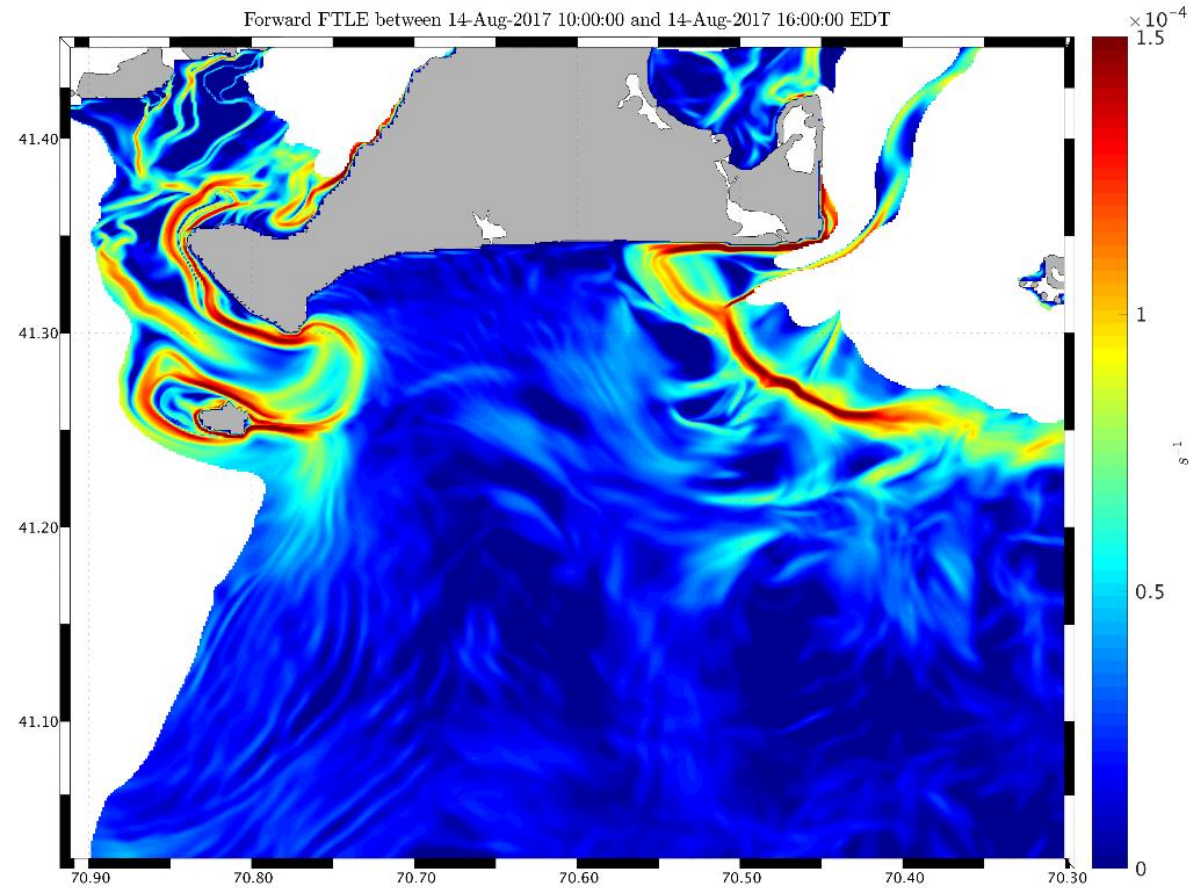

14th August 2017 – FTLE (10:00 AM to 16:00 EDT)

(MV Modelling Domain)

Backward FTLE

Forward FTLE

14th August 2017 – Drifter (10:00 to 16:00 EDT)

(MV Modelling Domain)

0m Drifter Trajectories from 14-Aug-2017 10:00:00 to 14-Aug-2017 16:00:00 EDT

0m Drifter Trajectories from 14-Aug-2017 10:00:00 to 14-Aug-2017 16:00:00 EDT

14th August 2017 – FTLE (10:00 to 16:00 EDT)

(Shelf Modelling Domain)

Backward FTLE

Backward FTLE between 14-Aug-2017 10:00:00 and 14-Aug-2017 16:00:00 EDT