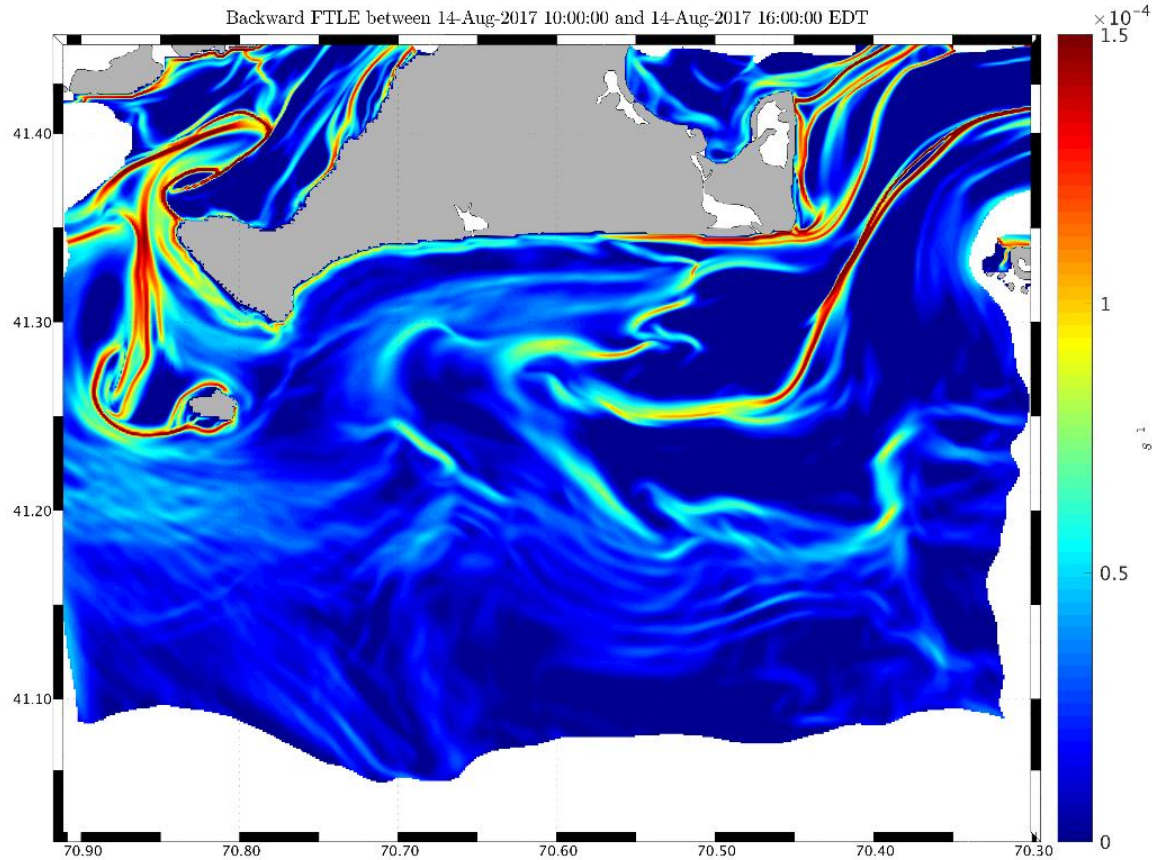

14th August 2017 – FTLE (10:00 AM to 16:00 EDT)

(MV Modelling Domain)

Backward FTLE

Forward FTLE

14th August 2017 – Drifter (10:00 to 16:00 EDT)

(MV Modelling Domain)

0m Drifter Trajectories from 14-Aug-2017 10:00:00 to 14-Aug-2017 16:00:00 EDT

0m Drifter Trajectories from 14-Aug-2017 10:00:00 to 14-Aug-2017 16:00:00 EDT

14th August 2017 – FTLE (10:00 to 16:00 EDT)

(Shelf Modelling Domain)

Backward FTLE

Backward FTLE between 14-Aug-2017 10:00:00 and 14-Aug-2017 16:00:00 EDT

Forward FTLE

Forward FTLE between 14-Aug-2017 10:00:00 and 14-Aug-2017 16:00:00 EDT