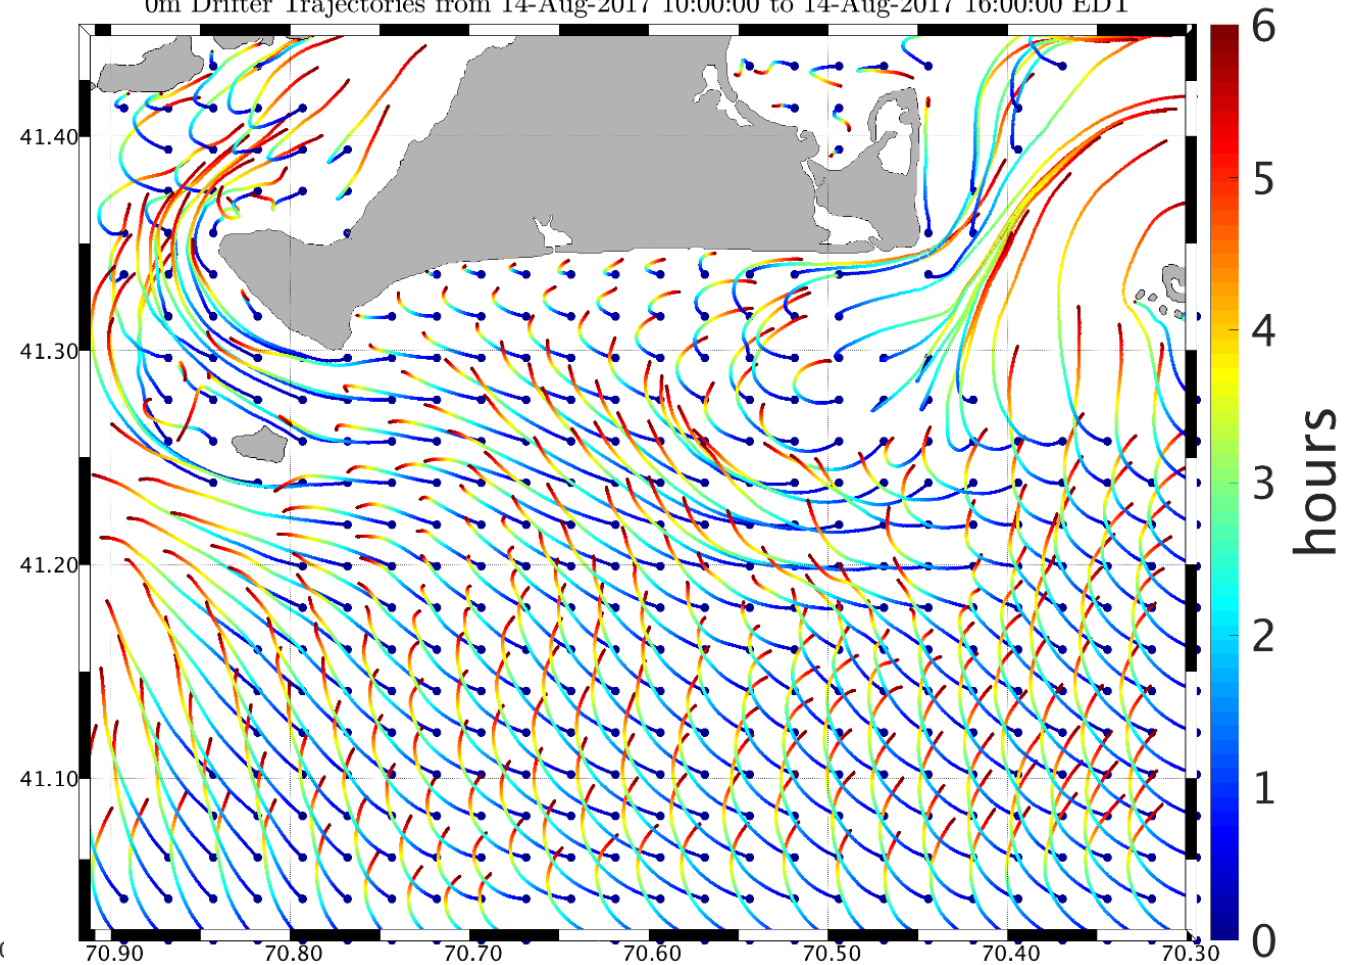

14th August 2017 – FTLE (10:00 AM to 16:00 EDT)

(MV Modelling Domain)

Backward FTLE

Forward FTLE

14th August 2017 – Drifter (10:00 to 16:00 EDT)

(MV Modelling Domain)

0m Drifter Trajectories from 14-Aug-2017 10:00:00 to 14-Aug-2017 16:00:00 EDT

0m Drifter Trajectories from 14-Aug-2017 10:00:00 to 14-Aug-2017 16:00:00 EDT

14th August 2017 – FTLE (10:00 to 16:00 EDT)

(Shelf Modelling Domain)

Backward FTLE

Backward FTLE between 14-Aug-2017 10:00:00 and 14-Aug-2017 16:00:00 EDT

Forward FTLE

Forward FTLE between 14-Aug-2017 10:00:00 and 14-Aug-2017 16:00:00 EDT