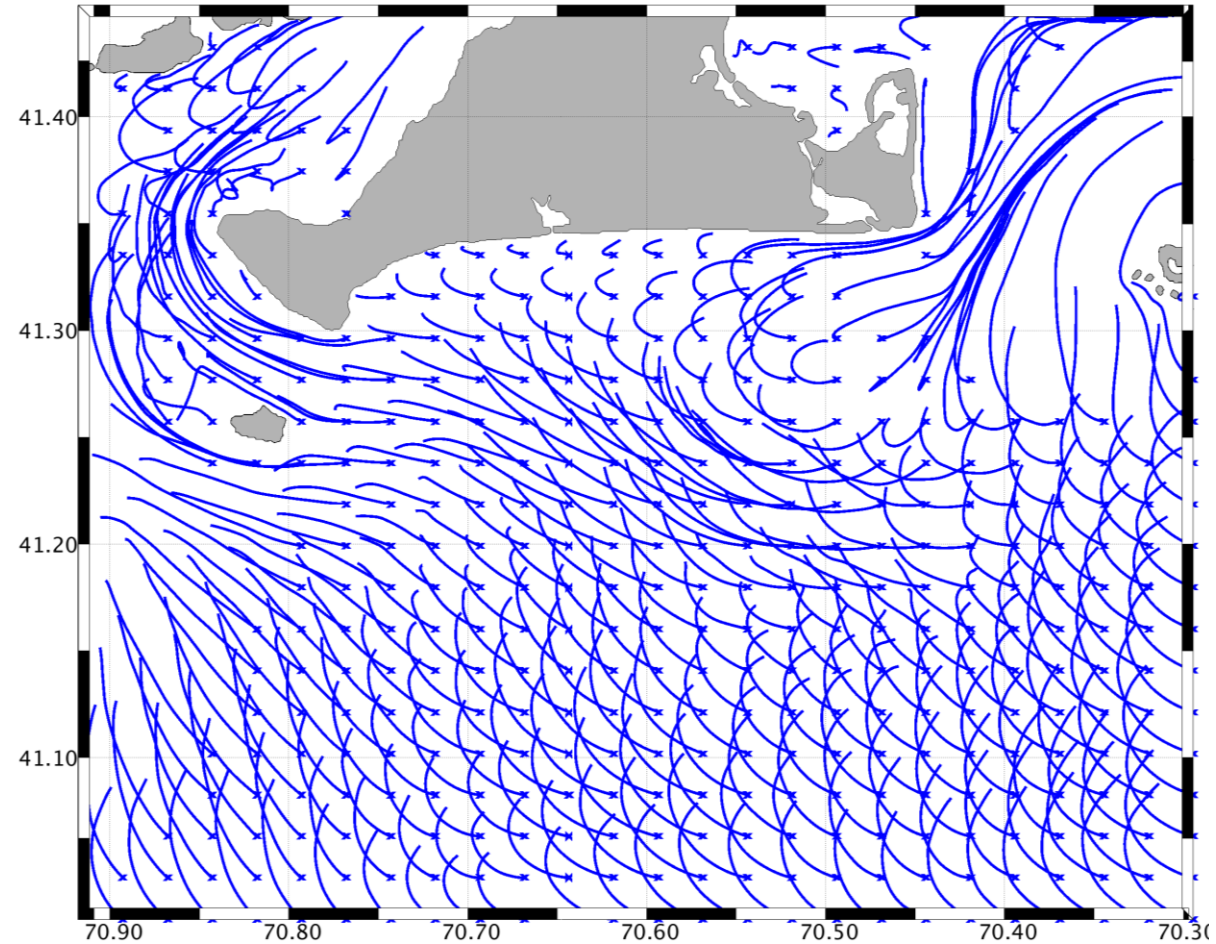

14th August 2017 – FTLE (10:00 AM to 16:00 EDT)

(MV Modelling Domain)

Backward FTLE

Forward FTLE

14th August 2017 – Drifter (10:00 to 16:00 EDT)

(MV Modelling Domain)

0m Drifter Trajectories from 14-Aug-2017 10:00:00 to 14-Aug-2017 16:00:00 EDT

0m Drifter Trajectories from 14-Aug-2017 10:00:00 to 14-Aug-2017 16:00:00 EDT

14th August 2017 – FTLE (10:00 to 16:00 EDT)

(Shelf Modelling Domain)

Backward FTLE

Backward FTLE between 14-Aug-2017 10:00:00 and 14-Aug-2017 16:00:00 EDT

Forward FTLE

Forward FTLE between 14-Aug-2017 10:00:00 and 14-Aug-2017 16:00:00 EDT